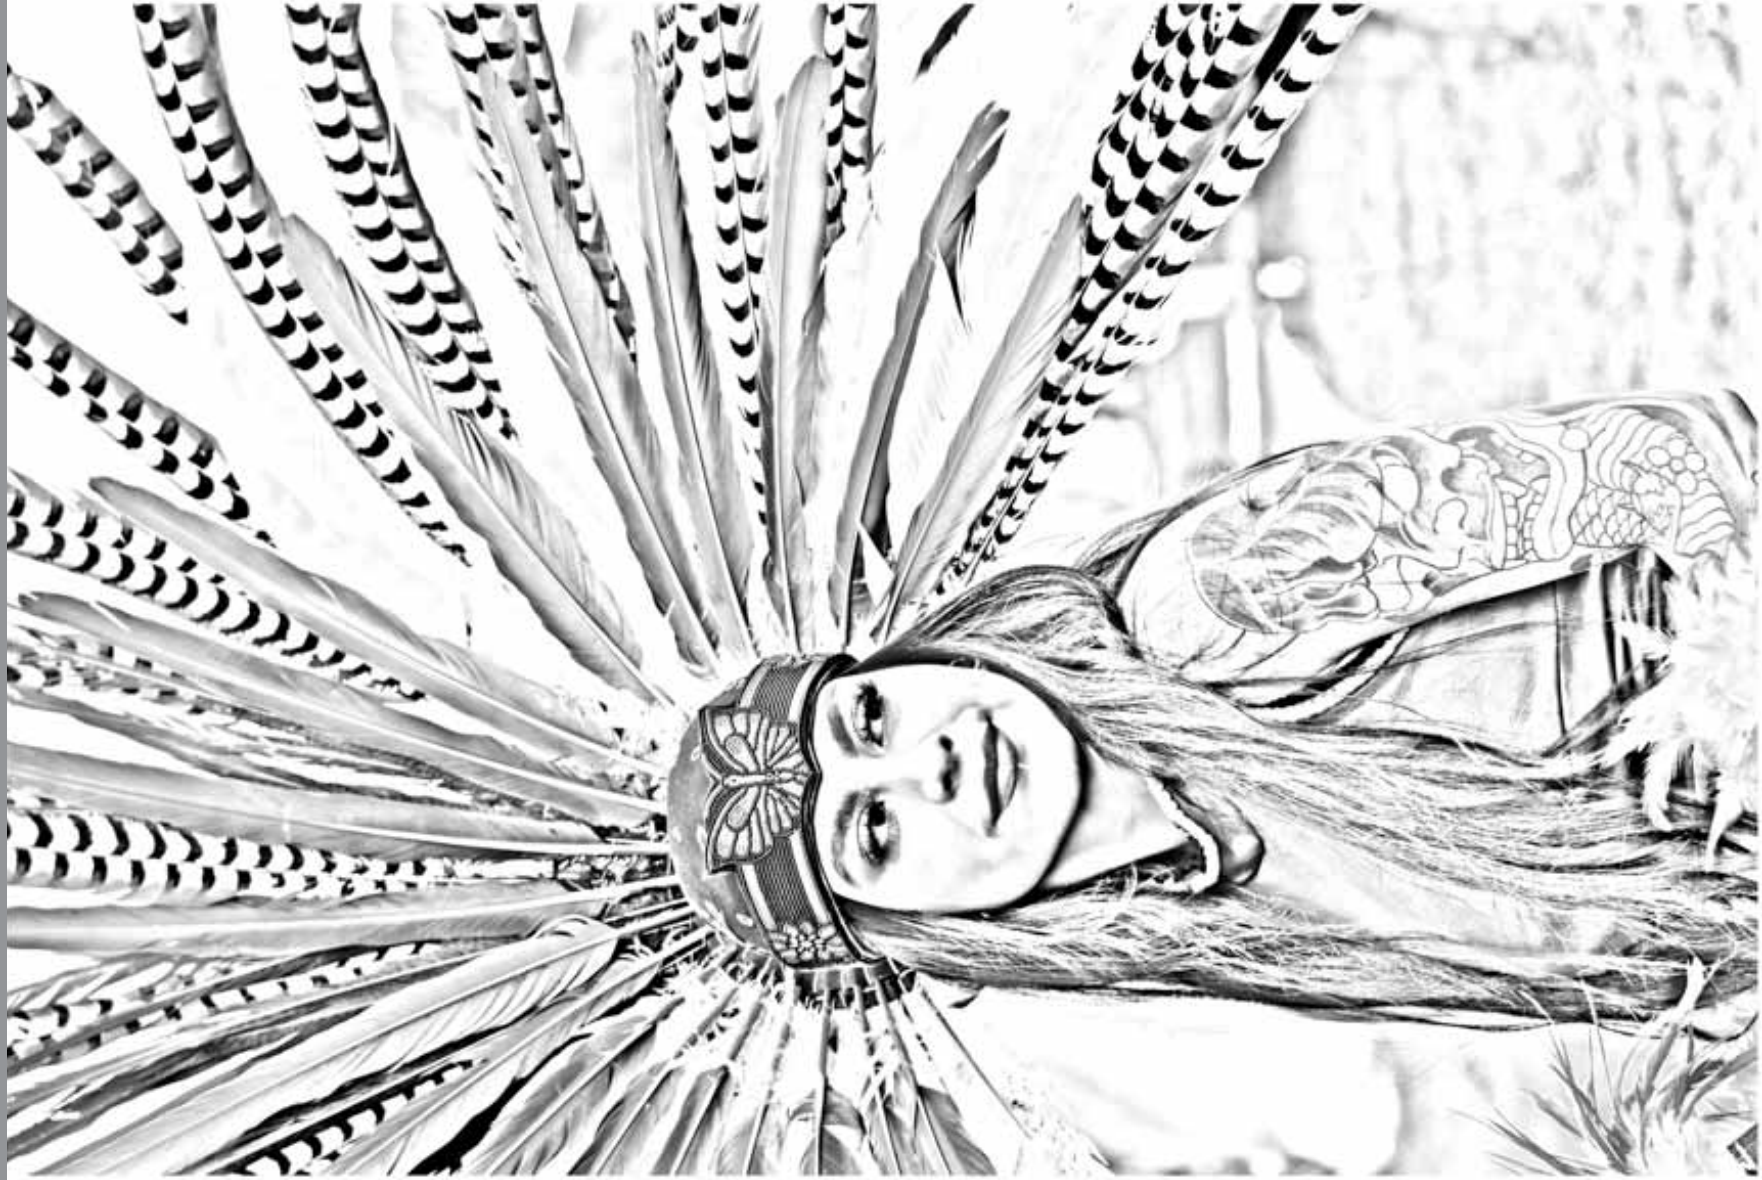

POINT REYES WHITE BARN

TOMALES BAY WIND SURFER

AZTEC DANCER

INVERNESS PEACE SIGN